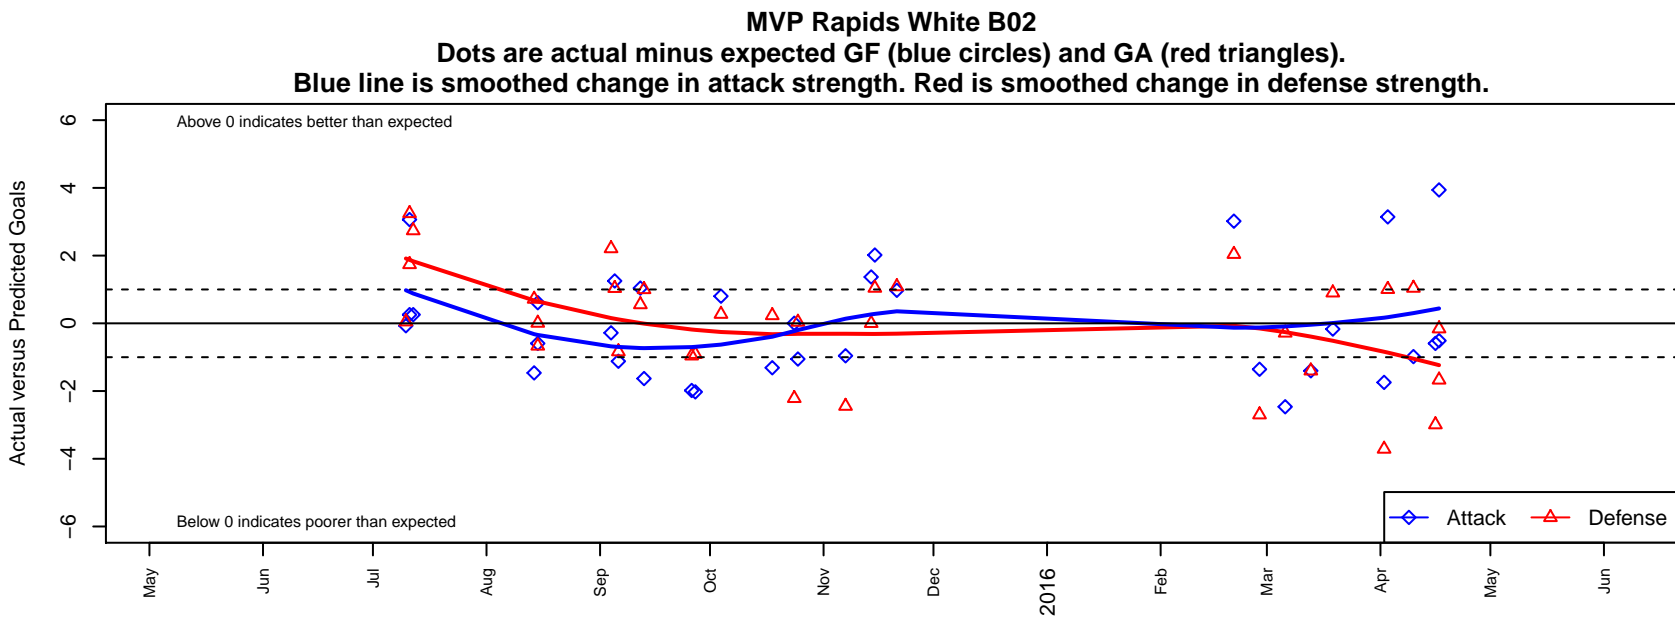

**attack and defense variance (black dot)
relative to other teams
and top 10 in region**

**attack and defense rating
relative to others at age
and all opponents in last 13 months**

MVP Rapids White B02

Maple Valley SA
Maple Valley, WA
B02 total strength=717
attack=1.17 defense=0.48
fall league = PSPL Classic 2 U13
spr league = Spr PSPL Classic 1 U13

alt names used:
MVP Rapids White [B02]
MVP RAPIDS 02 WHITE
MVP Rapids '02 White
MVP Rapids '02 White
MVP Rapids '02 White
MAPLE VALLEY SA RAPIDS 02 WHITE (WA)

Venues played:
2015 KCC BU13
2015 Skagit Super Cup U13 Silver
2015 Labor Day Cup BU13 Silver
2015 PSPL Classic 2 U13
2015 Spr PSPL Classic 1 U13
2015 WA Cup BU13 Gold/Silver U13