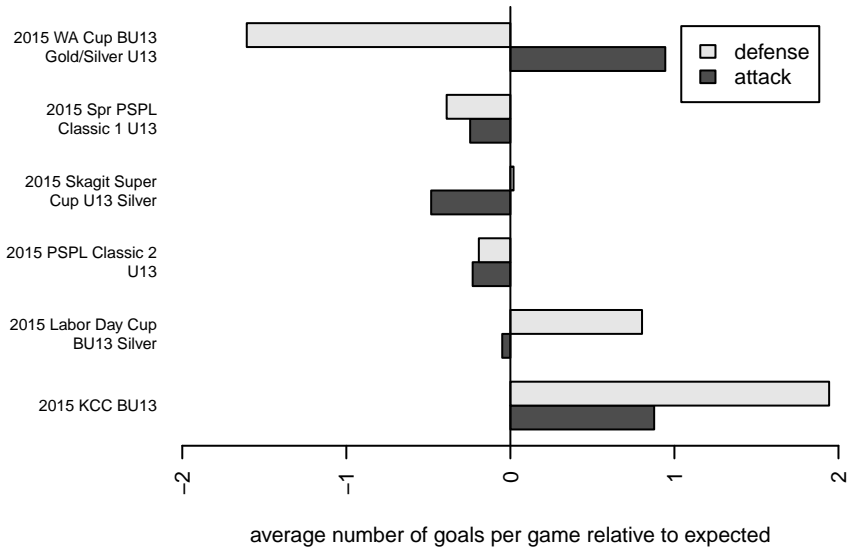

Performance relative to 13 month average