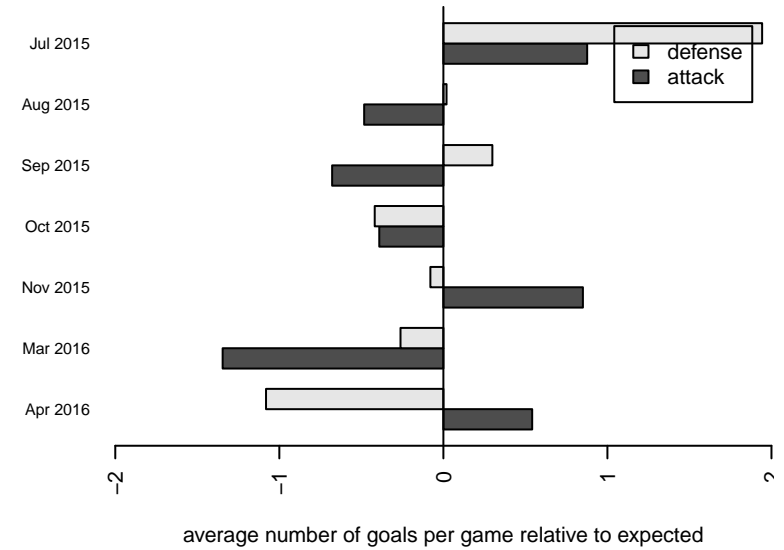

Performance relative to 13 month average