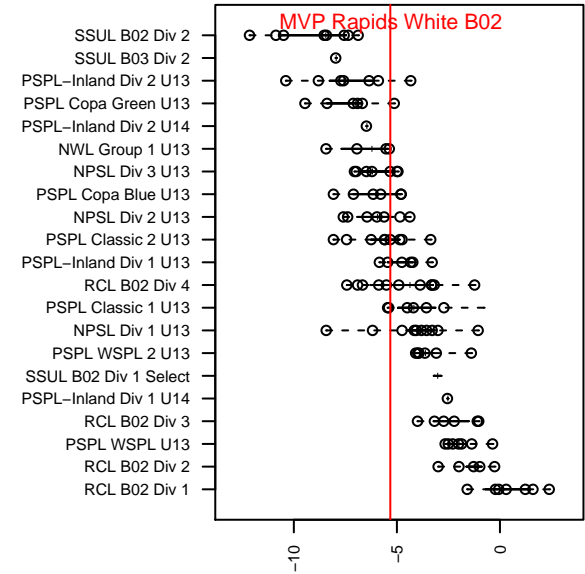

**attack and defense rating
relative to others at age
and all opponents in last 13 months**